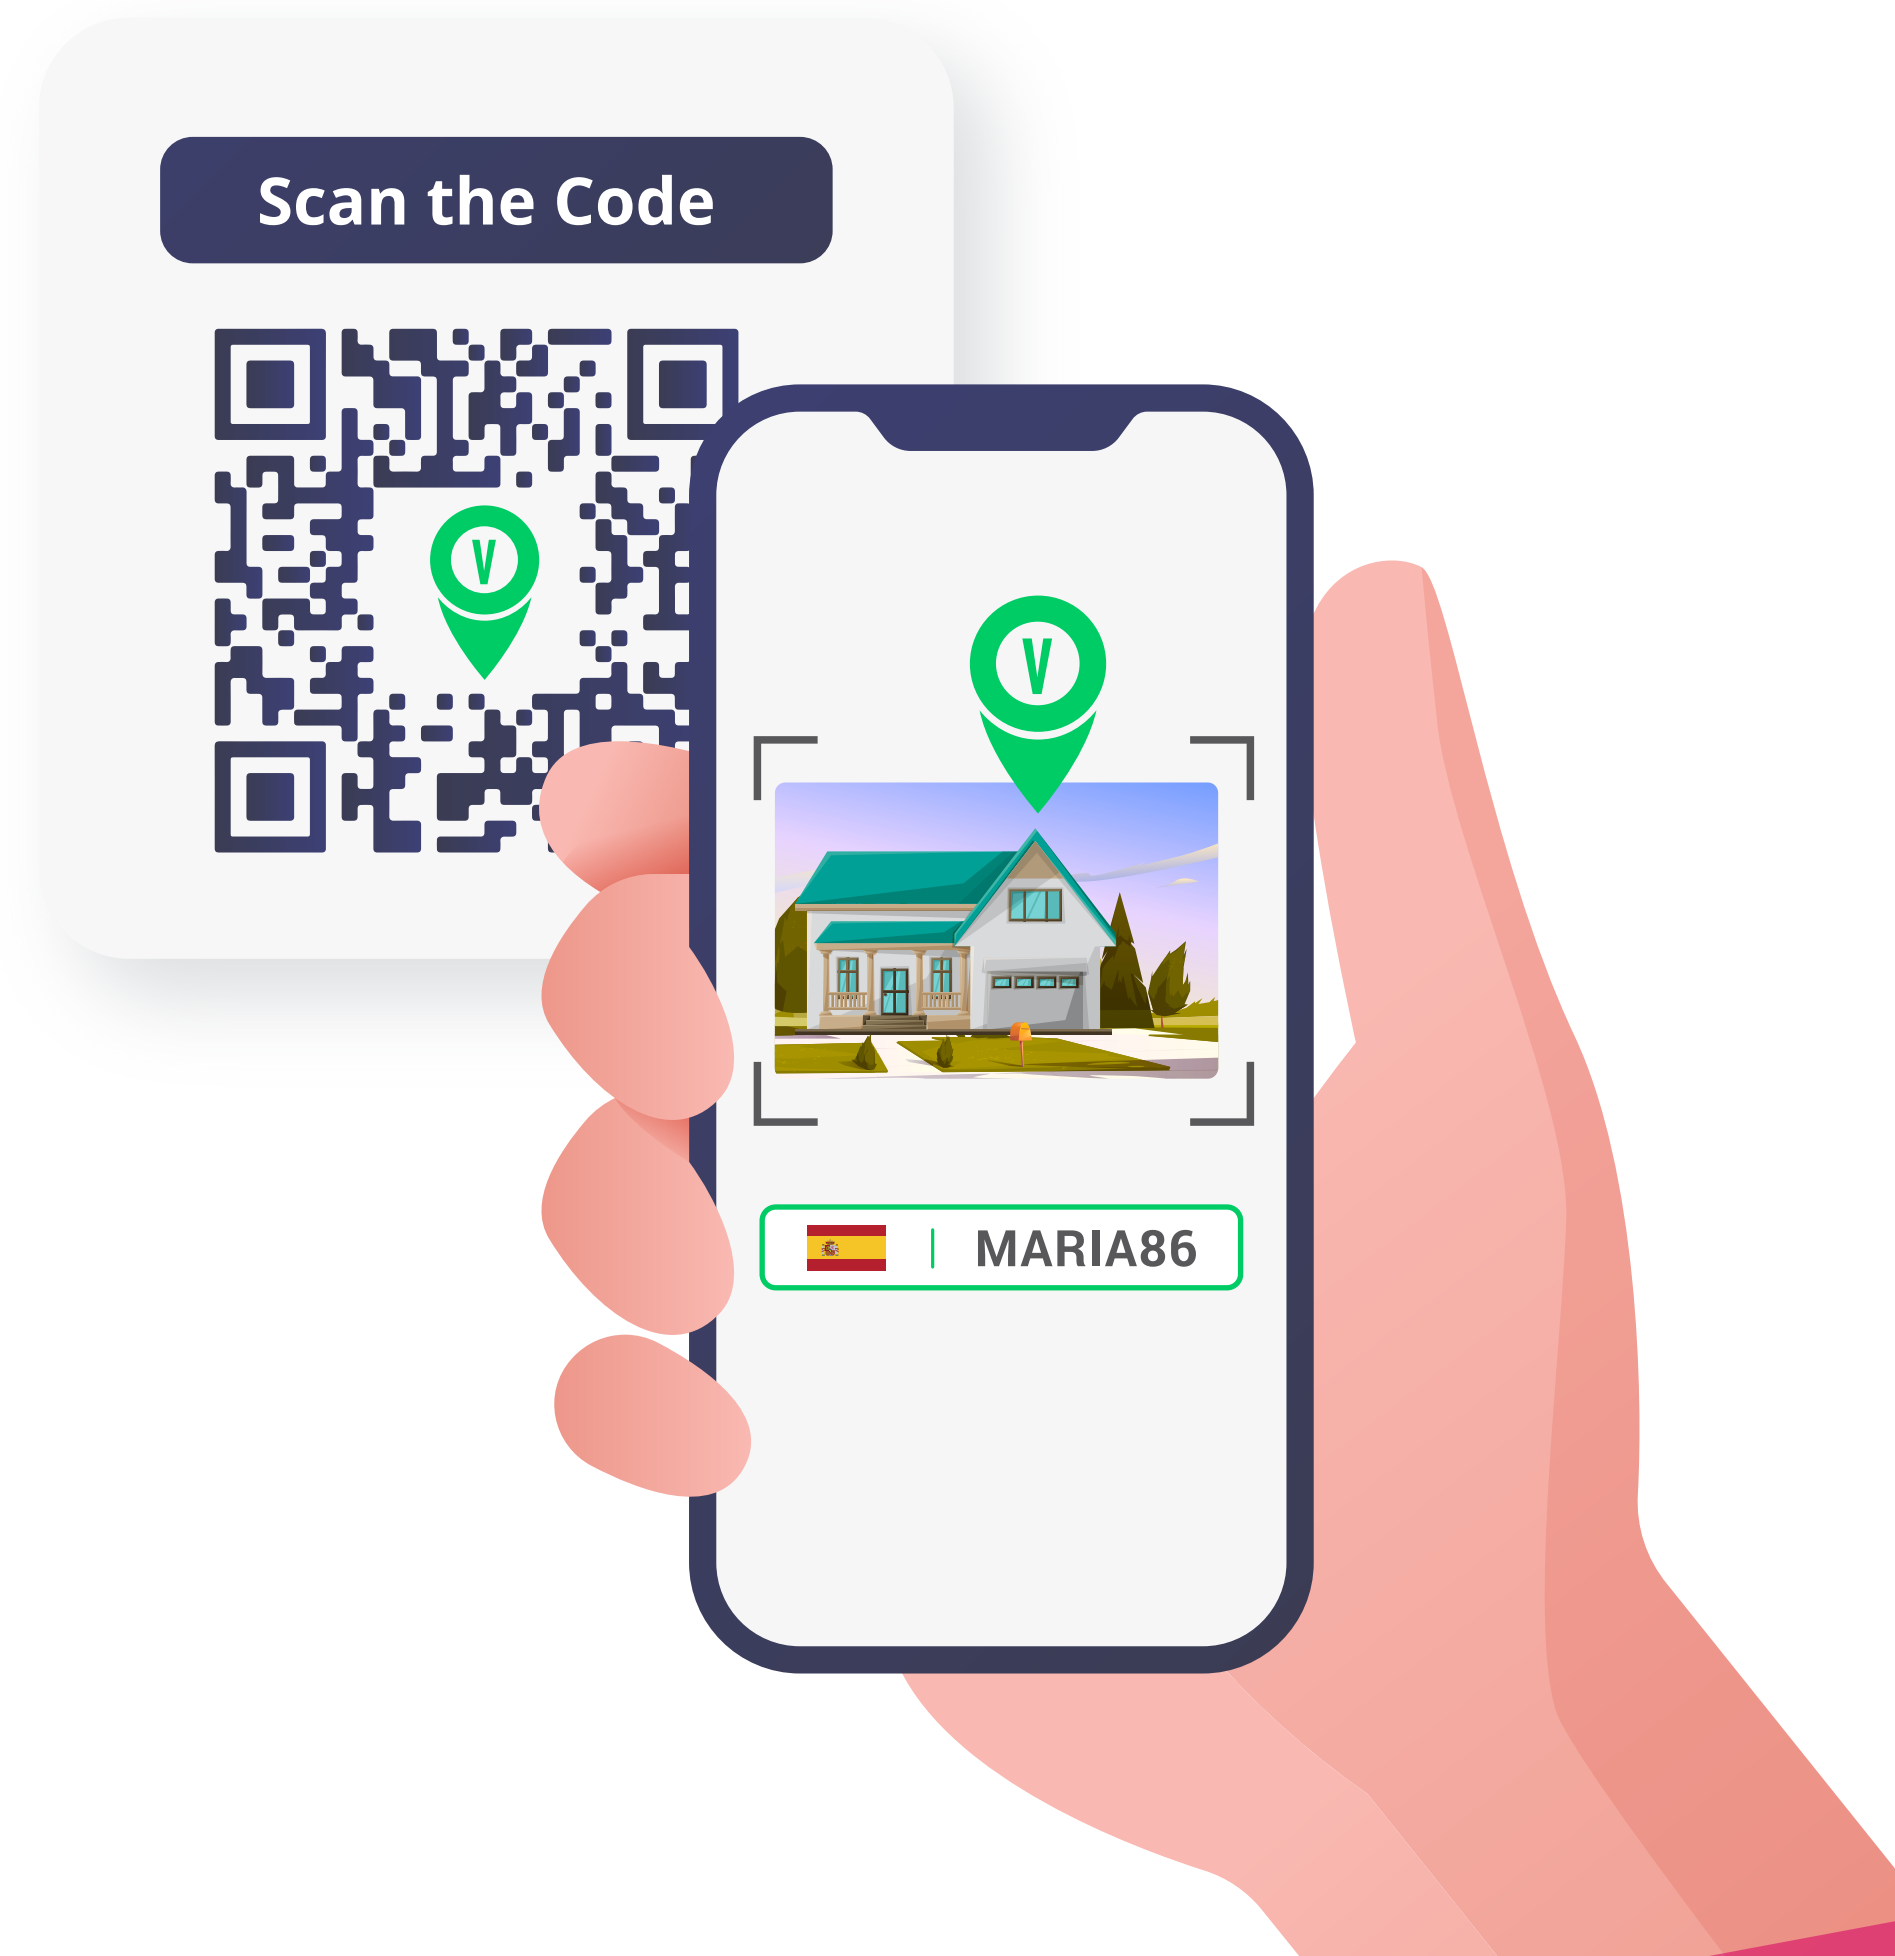

NAVIGATION

There are several map providers that will take you from A to B
However, all these systems are useless if we don't know B.

VAYAPIN DEFINES B EASY & ACCURATELY.

With our solution, the user can choose **ANY** existing map provider to guide him/ her to the location of the pin.

Along with a precise and easy-to-share location, our solution can be used as the single source / access to information, minimizing the issues of passing down information among too many parties.

- A **VayaPin** can group and link all information related to a specific location / point. I.e. Dropbox links, technical manuals, maintenance information, photos, permits, contracts.

- Each **VayaPin** has a **unique QR code** that can be printed and displayed at any location.

PROTECTION OF INFORMATION

- Each information section inside a **VayaPin** (Location, Contact Details, files, links, etc.) can be password protected individually or grouped under the same password, ensuring that only granted personal can access it.

- Each password can be set with a time limit and once the time runs out, that password expires. Then, only the pin owner have access and can create a new password.

QR CODE

Each **VayaPin** has a **QR code** that can be printed and scanned even as small as 1,5cm of diameter.