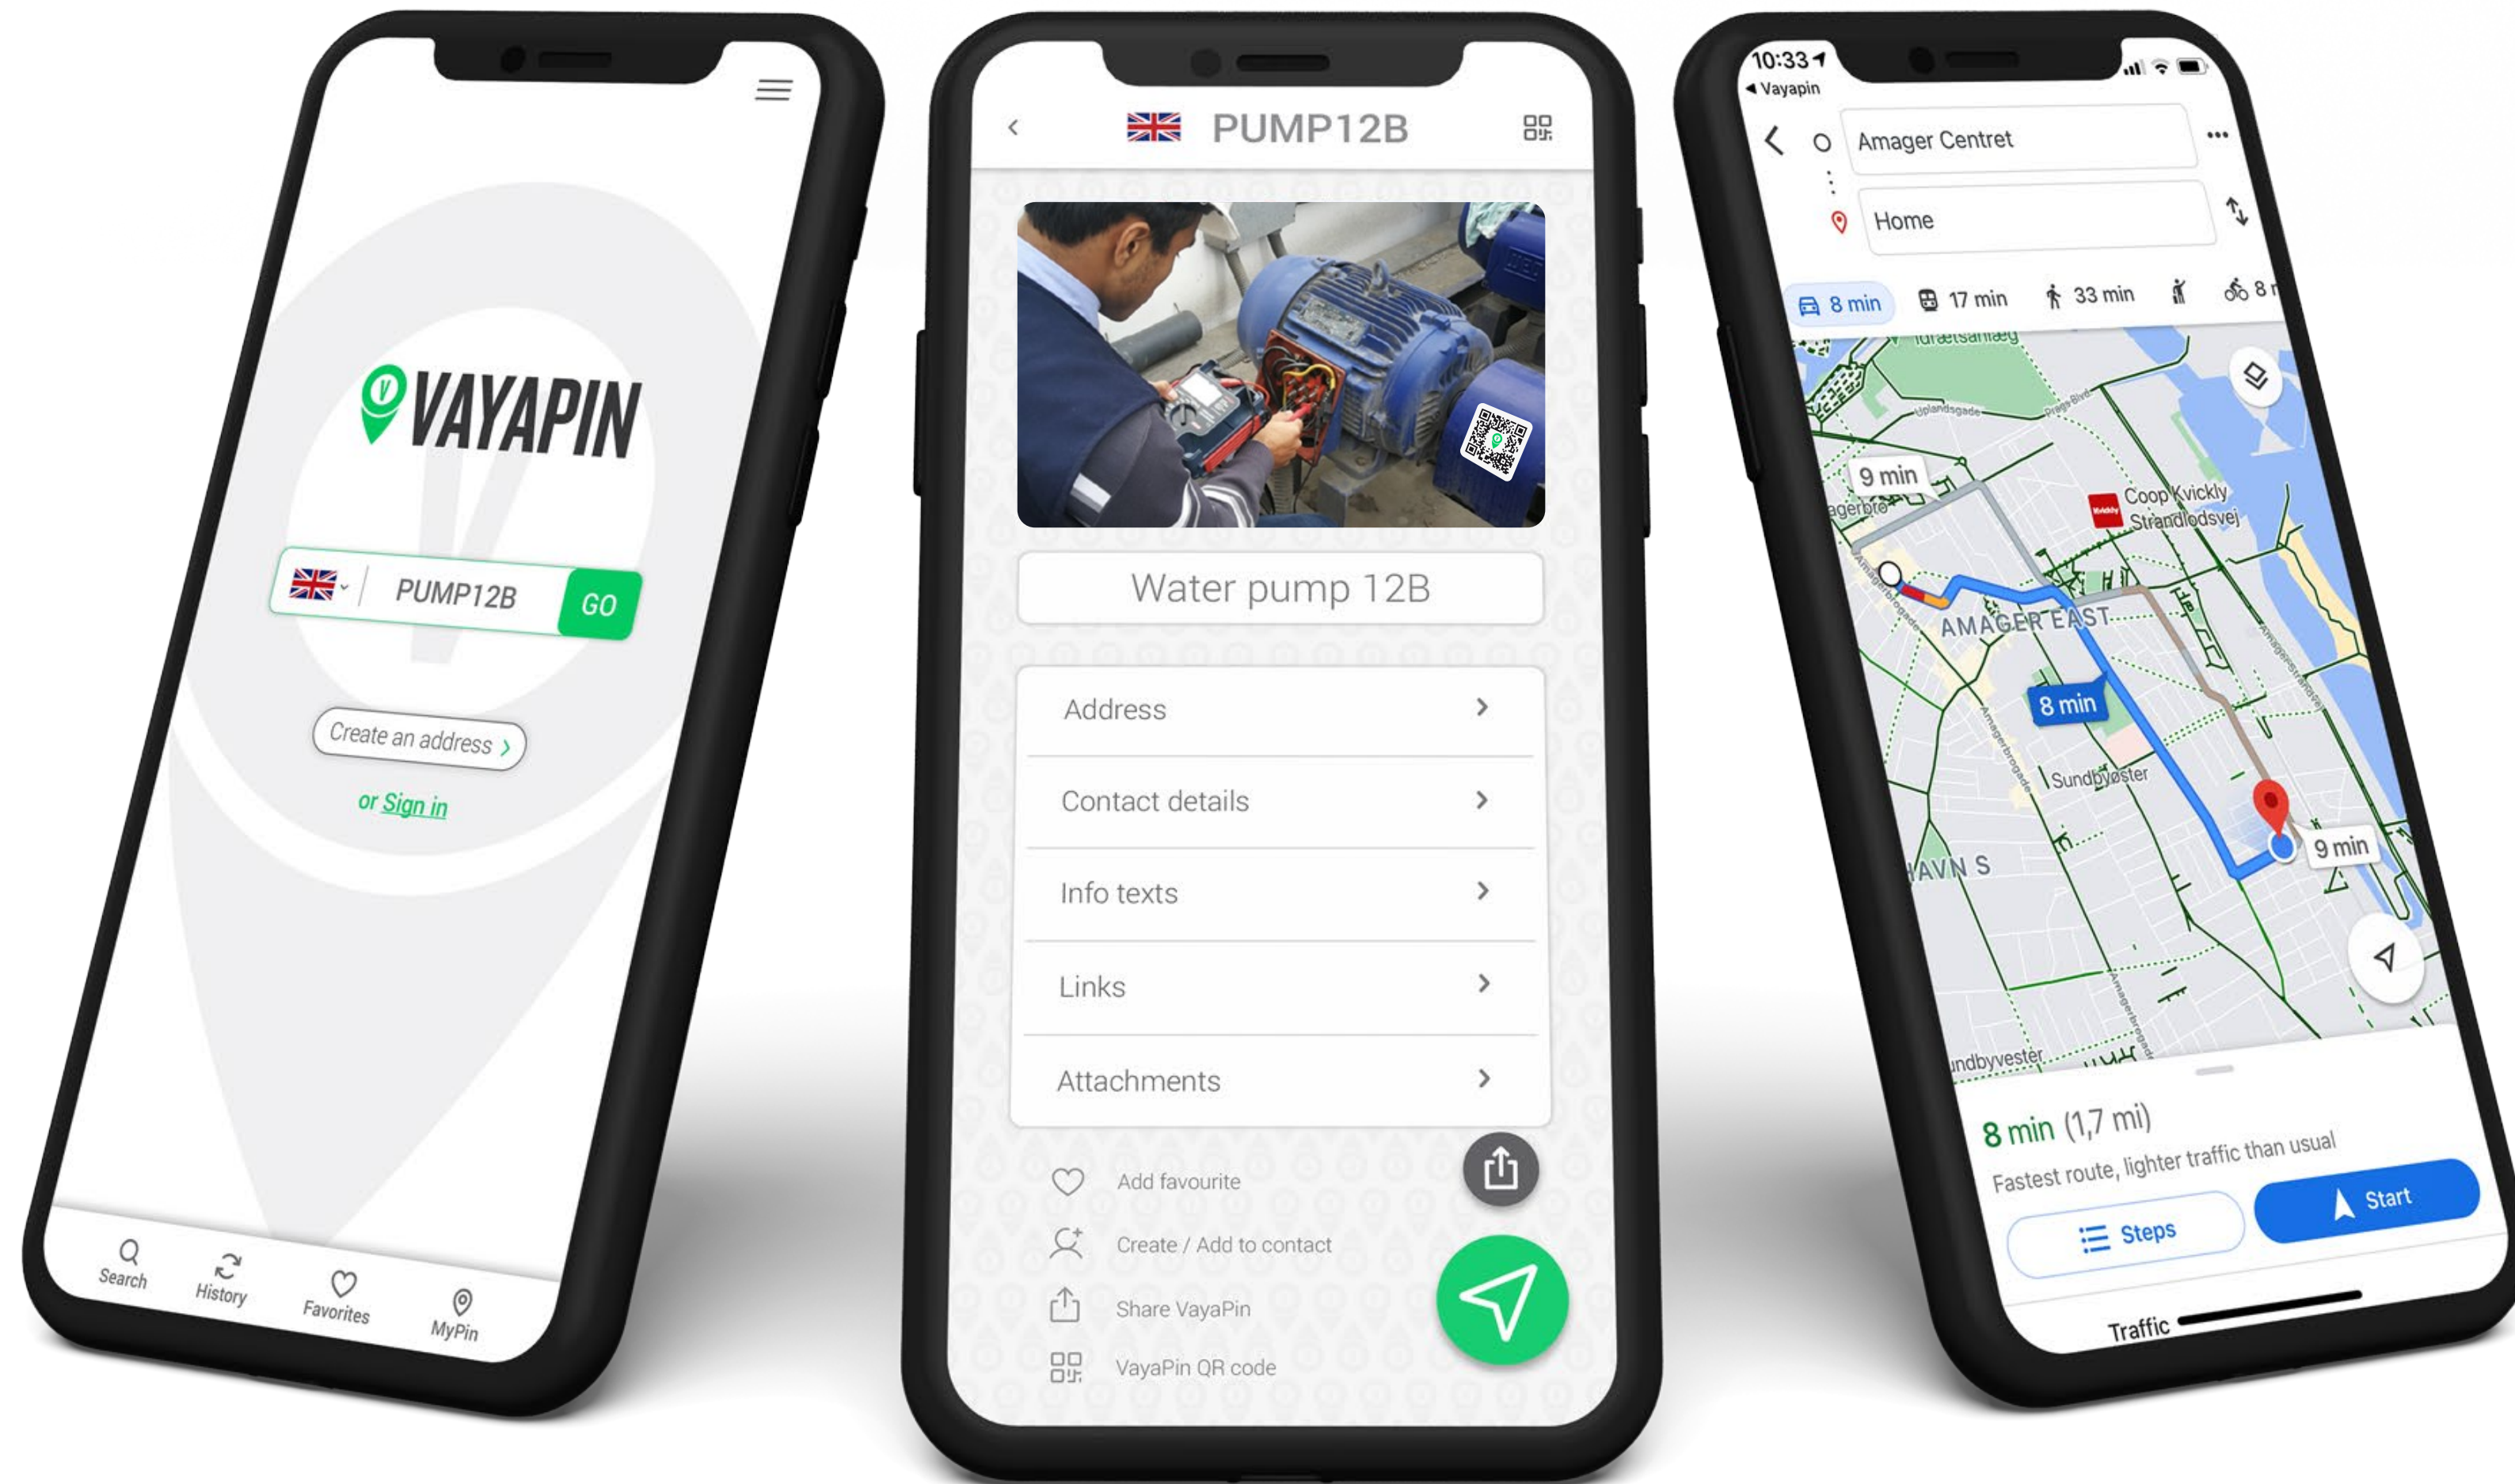

An address for Anyone &
Anything, Anywhere.

A solution to enhance efficiency in Technical Projects

VAYAPIN IS THE ADDRESS OF THE FUTURE

VayaPin is a tool that simplifies addresses by converting challenging GEO coordinates (GPS) into a **SHORT, SIMPLE & PRECISE CODE**. This system can be used for creating digital addresses or mapping an object and adding relevant and useful information to this location.

VAYAPIN
TRANSFORMS THIS

Lat: 38.97248654389
Long: 1.37662398723

(GPS coordinates)

INTO THIS

 | **PUMP12B**

A SIMPLE AND PRECISE CODE

THE MOST FEATURE-PACKED ADDRESS SYSTEM EVER SEEN

VayaPin not only creates a unique customized address, but also adds amazing features / information to it.

NAVIGATION

There are several map providers that will take you from A to B
However, all these systems are useless if we don't know B.

VAYAPIN DEFINES B EASY & ACCURATELY.

With our solution, the user can choose **ANY** existing map provider to guide him/ her to the location of the pin.